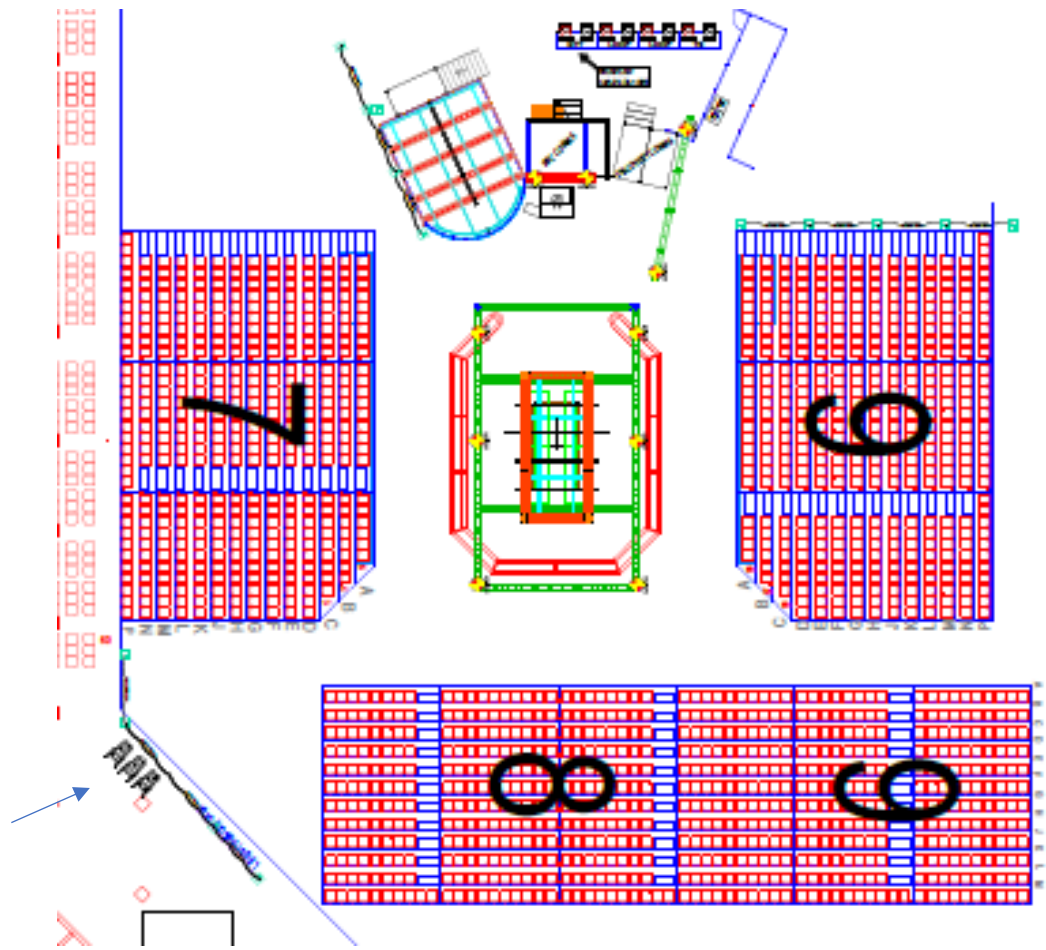

RESERVED SEATING LAYOUT - ONE TABLE IN PLAY
16 & 17 FEBRUARY 2019

Wheelchair seating on first floor balcony